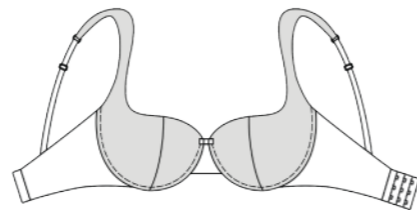

1488
Padded bra with underwire, cotton
lining on cups and padded straps.
*Available only in black color.
70-95A
70-90BCD