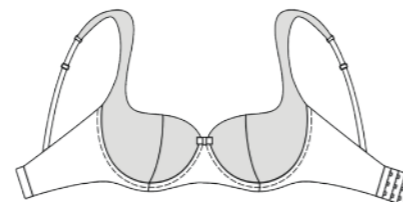

782018
Padded balconette bra with underwire and padded straps.
75-95A
75-100BCD
75-95E
75-90F

- 004 Whisper white
- 168 Silver Peony
- 17030 Black
- 943 Sapphire