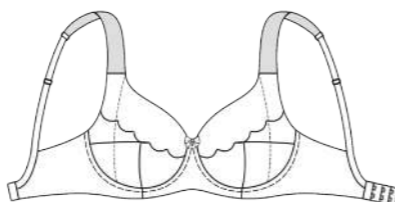

# GALLA - 557900

**557921**  
Soft three-part cup bra with underwire, padded straps. The lower part of the cups is lined with cotton.  
75-95 CDEFG

**557921-1**  
Soft three-part cup bra with underwire, padded straps. The lower part of the cups is lined with cotton.  
100-120 CDEFG  
75-110 HI