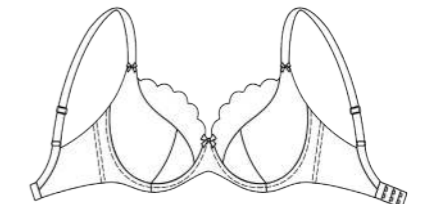

626724
Soft cup bra with underwire.
80-95 C
70-95 DEFG
70-90 H