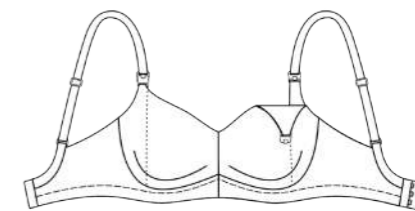

# MAMACITA

**462023**  
Wireless nursing bra with molded cups, quick-release clips and retainer straps

75-95 BCDEF

Fabric 100% CO - Germany