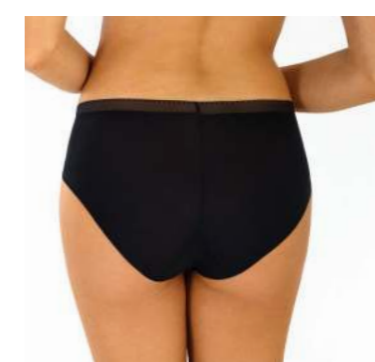

LAURA - 627500