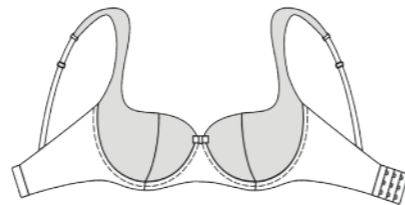

782018
Padded balconette bra with underwire and padded straps.
75-95 ABCDE
100 BCD
75-90 F

- 004 Whisper white
- 168 Silver Peony
- 17030 Black
- 943 Sapphire