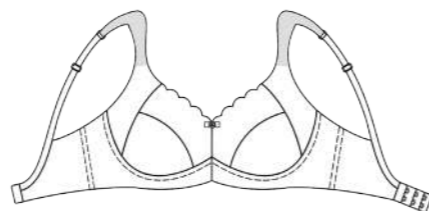

ANETTE - 494600

494616
Deep plunge padded bra with cotton lining on cups and padded straps.
85-95 C
75-95 DEFG

494620
Soft cup bra with underwire, shaping side detail on cups and padded straps.
85-95 BC
75-95 DEFG

494623
Wireless bra with padded straps.
75-115DEF

ANETTE - 494600

494632
Medium waist briefs.
36-48

○ 001 White   ● 170 Black   ● 126 Beige

Fabric 87% PA 13% EL - Latvia
Lace 88% PA 12% EL - Latvia