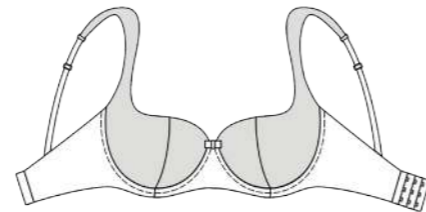

782018
Padded balconette bra with underwire and padded straps.
75-95 ABCDE
100 BCD
75-90 F