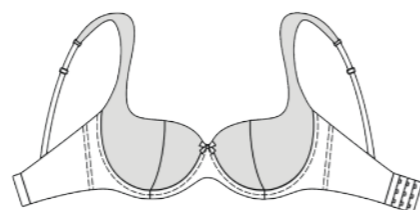

627518
Padded balconette bra with underwire.
70-110 ABCDEFGH