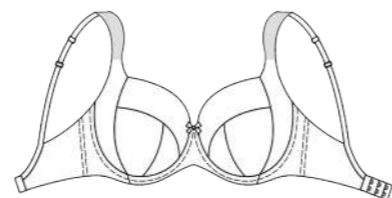

627521
Soft cup bra with underwire, shaping side detail on cups and padded straps.
70-110C
70-100DEF
70-95G
70-90H
70-85 I

○ 001 White   ● 170 Black