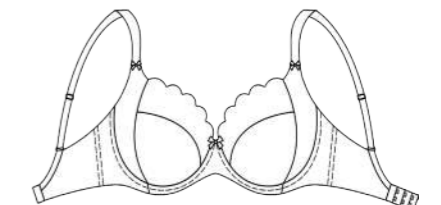

626726
Soft cup bra with underwire
and shaping side detail.
75-100 BCDEF
70-95 G
70-90 H