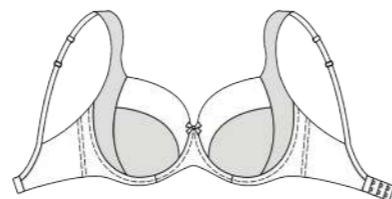

# LAURA- 627500

**627516**  
Deep plunge padded bra with strong support and padded straps.  
70-110 CDEFGH

**627517**  
Half padded bra with underwire, padded shaping side detail on cups.  
70-110C  
70-100 DEF  
70-95G  
70-90H  
70-85 I