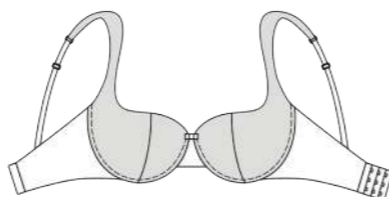

3850
Padded bra with underwire, cotton
lining on cups and padded straps.
70-90 E
85-90 D
95 BCDE

○ 001 White   ● 170 Black