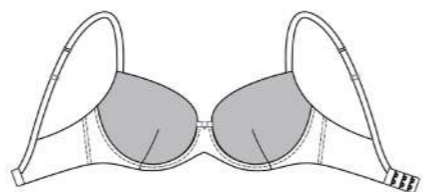

647560
Molded cup light push-up bra
with underwire.
75-95 A
70-95 BC