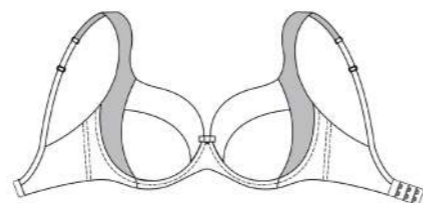

647521
Soft cup bra with underwire,
padded shaping side detail on cups
and padded straps.
75-95 CDEF