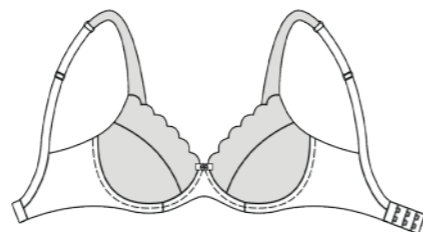

# ANETTE - 494600

**494616**  
Deep plunge padded bra with cotton lining on cups and padded straps.  
85-95 C  
75-95 DEFG

**494620**  
Soft cup bra with underwire, shaping side detail on cups and padded straps.  
85-95 BC  
75-95 DEFG