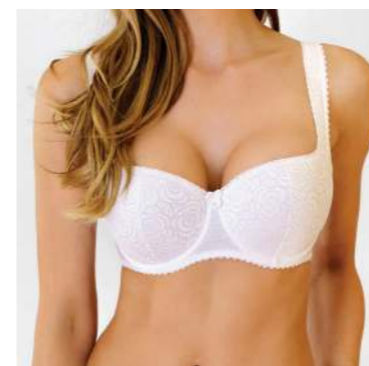

# TANGO - 1488

**1489**  
Medium waist briefs.  
36-46

Fabric 92.5% PA 7.5% EL - Latvia

**ANNIJA - 564700**

**ANNIJA**

**564717**  
Half padded bra with underwire, padded shaping side detail on cups and padded straps.  
70-95 CDEFG  
70-90 H  
70-85 I  
100 BCDEF