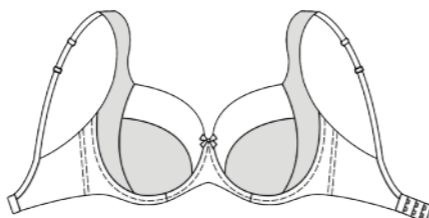

# LAURA - 627500

**627516**  
 Deep plunge padded bra with strong support and padded straps.  
 70-110 CDEFGH

**627517**  
 Half padded bra with underwire, padded shaping side detail on cups and padded straps.  
 70-110C  
 70-100 DEF  
 70-95G  
 70-90H  
 70-85 I