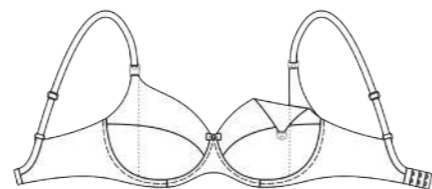

# MAMACITA

**980**  
Nursing bra with underwire, quick-release clips and retainer straps.

\*Available only in white color.

70-90 BCDE

**3430**  
Nursing bra with underwire, quick-release clips and retainer straps.