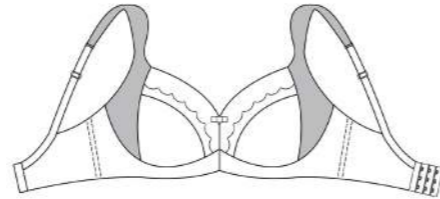

647224

Wireless soft 5-part cup bra with padded straps.

85-105 B
80-110 C 70-105 F
75-110 D 70-100 G
70-110 E 70-95 H