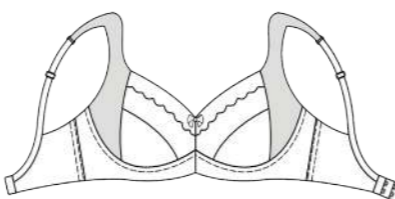

# GALLA - 557900

**557921**  
Soft three-part cup bra with underwire, padded straps. The lower part of the cups is lined with cotton.  
75-95 CDEFG

**557921-1**  
Soft three-part cup bra with underwire, padded straps. The lower part of the cups is lined with cotton.  
100-120 CDEFG  
75-110 HI

**557924**  
Wireless bra with padded shaping side detail and padded straps. The lower part of the cups is lined with cotton.  
75-115 BCDE  
75-95 FG