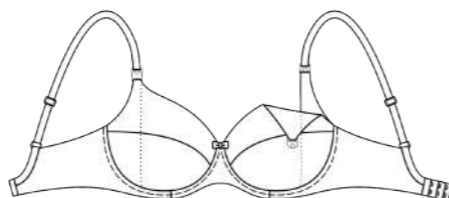

3433
Wireless nursing bra with quick-release clips, retainer straps and padded straps.

75-100 BCDE