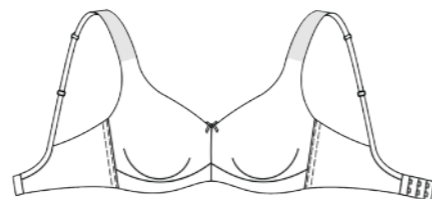

# POWERLACE - 642700

**642723**  
Molded soft cup bra  
with maximum support, wireless.  
85-110 B  
70-105 C  
70-105 DEF  
70-100 G  
70-95H  
70-95 H

**642729**  
Moulded soft wired bra  
with maximum support.  
80-105 C  
70-105 DEF  
70-100 G  
70-95 H