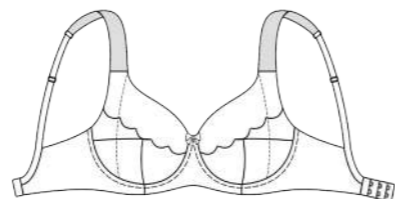

557921
Soft three-part cup bra with underwire, padded straps. The lower part of the cups is lined with cotton.
75-95 CDEFG