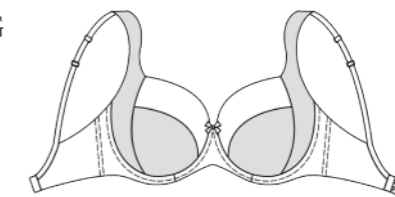

# TANGO - 1488

**1489**  
Medium waist briefs.  
36-46

Fabric 92.5% PA 7.5% EL - Latvia

**ANNIJA - 564700**

**ANNIJA**

**564717**  
Half padded bra with underwire, padded shaping side detail on cups and padded straps.  
70-95 CDEFG  
70-90 H  
70-85 I  
100 BCDEF