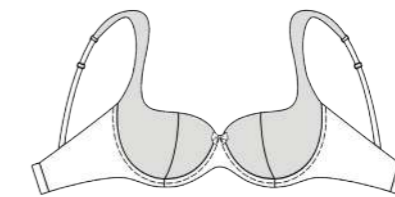

564733
High-waist briefs with cotton lining in front. Flatfelled seam on leg opening.
36-52