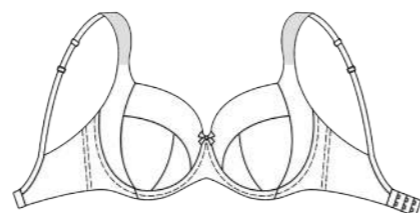

627521
Soft cup bra with underwire, shaping side detail on cups and padded straps.
70-110C
70-100DEF
70-95G
70-90H
70-85 I

○ 001 White   ● 170 Black