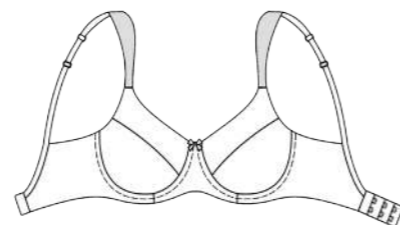

781328
Soft cup underwire bra with padded straps.
70-90 BCDEF