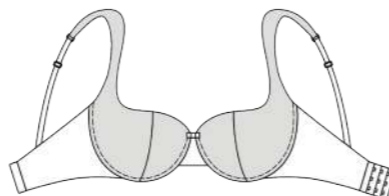

2513
Padded bra with underwire, cotton
lining on cups and padded straps.
*Available only in white color.
70-95A
70-90BC
70-80D