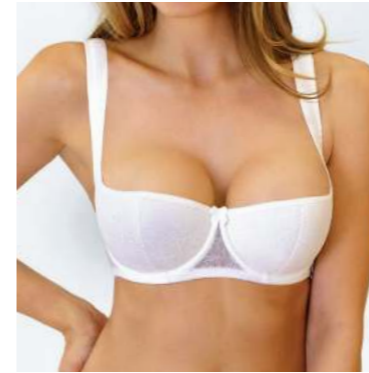

GRAND

860-2

Padded balconette bra with underwire, cotton lining on cups and straps.

70-90 BCDEF