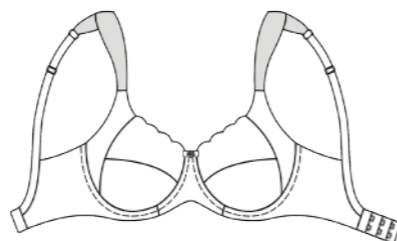

# ANETTE - 494600

**494616**  
Deep plunge padded bra with cotton lining on cups and padded straps.  
85-95 C  
75-95 DEFG

**494620**  
Soft cup bra with underwire, shaping side detail on cups and padded straps.  
85-95 BC  
75-95 DEFG