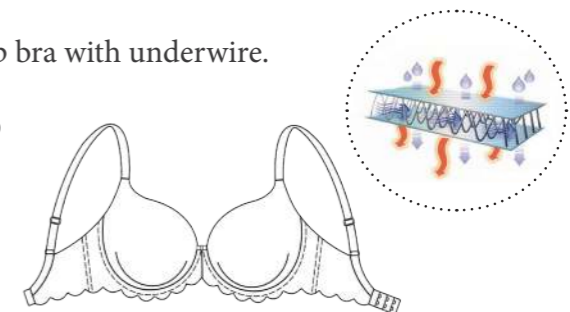

**DAILY COMFORT**

**640963**  
Spacer cup bra with underwire.  
75-100B  
70-100CD  
70-95E  
70-90F  
70-85G  
70-80H

**640933**  
Briefs with medium or high waist depending on size.  
36-48

○ 001 White