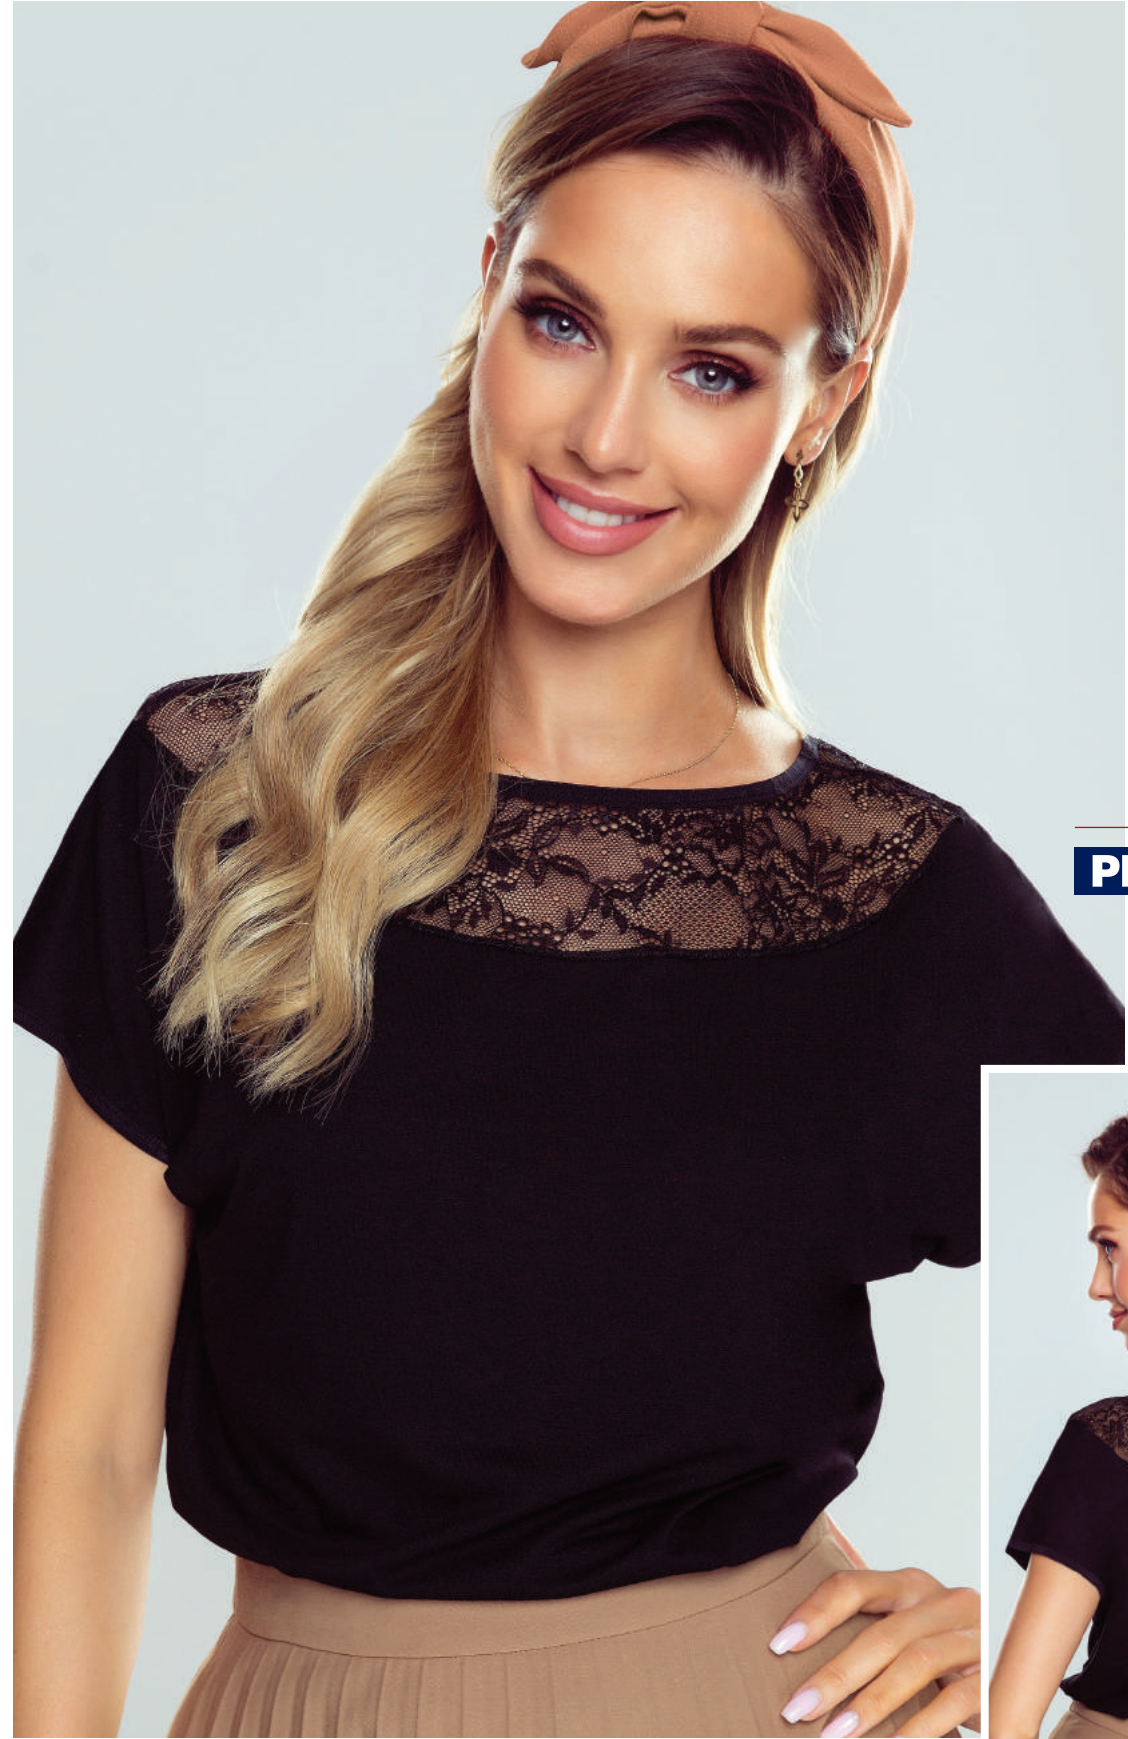

## NERI

PLUS

●  
S-XXXL

WI92%, PA5%, EA3%

ALLY

S-XL

WI92%, PA5%, EA3%

MEDEA