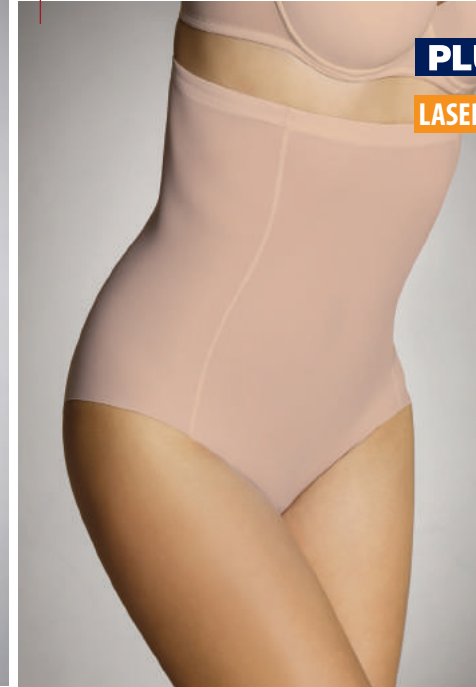

VALA

S-XXXL PA62%, EA38%

PLUS

LASER CUT