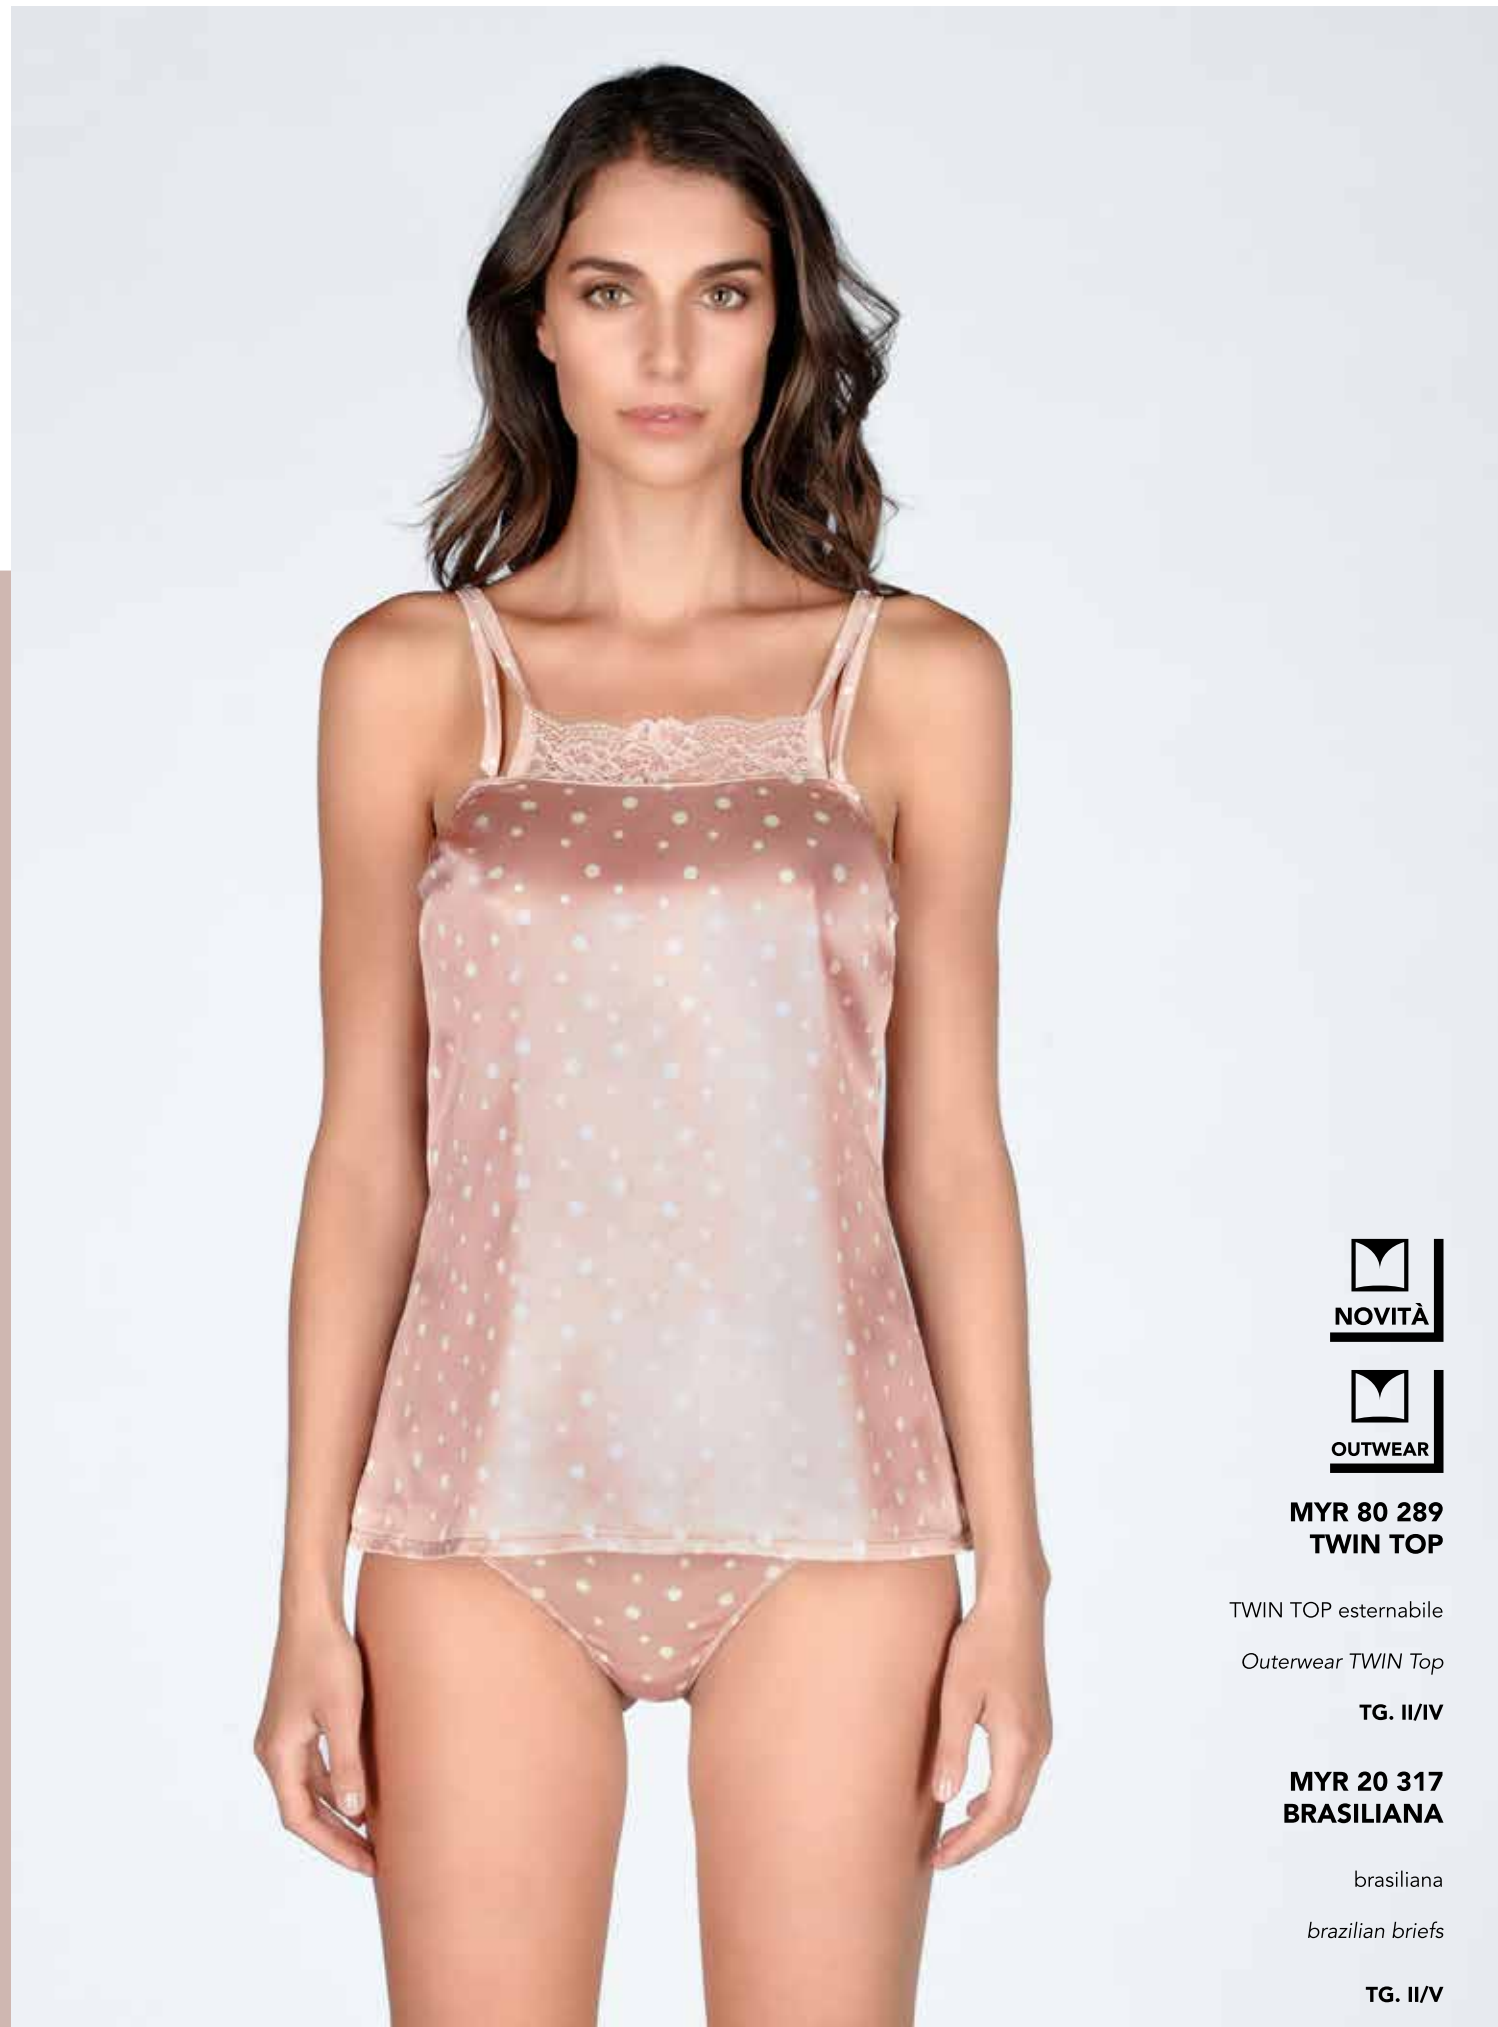

NOVITÀ

OUTWEAR

MYR 80 289
TWIN TOP

TWIN TOP esternabile

Outerwear TWIN Top

TG. II/IV

MYR 20 317
BRASILIANA

brasiliana

brazilian briefs

TG. II/V