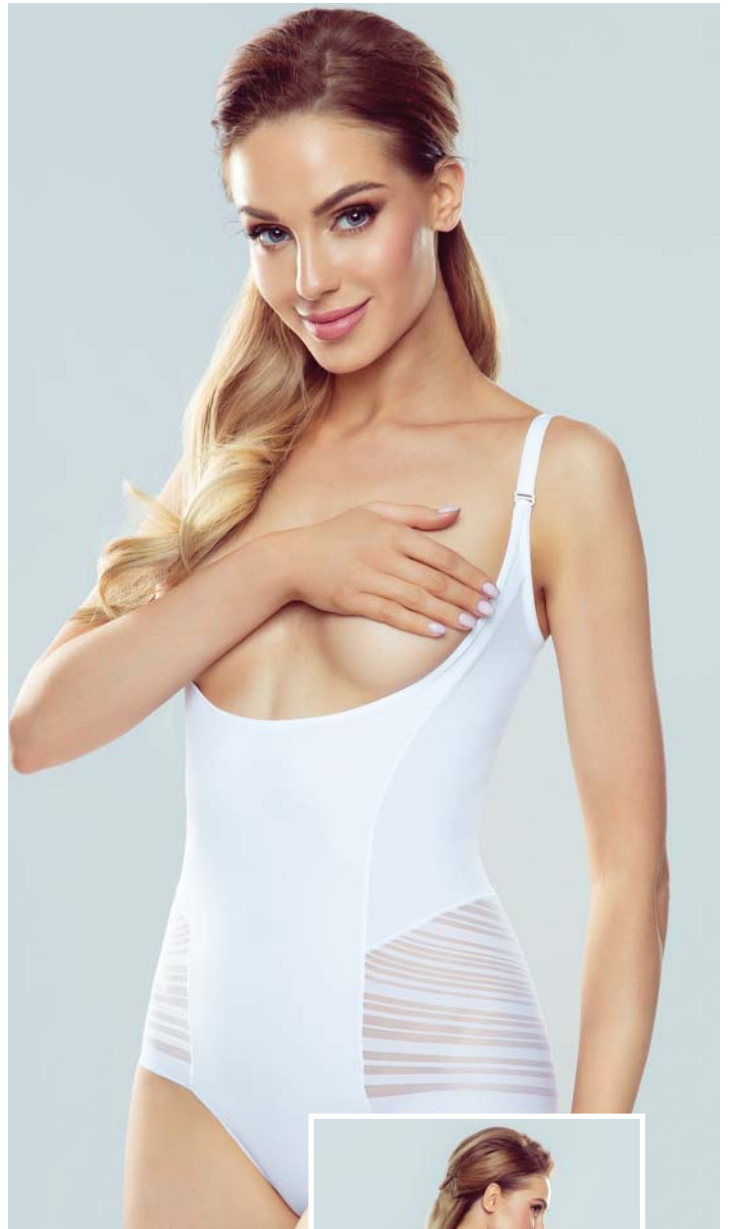

NOWOŚĆ

VERSA

S-XXXL

PA85%, EA15%

VIERA

○ ● ● S-XXXL PA85%, EA15%

VEGA

○ ● ● S-XXXL PA80%, EA17%, BA3%