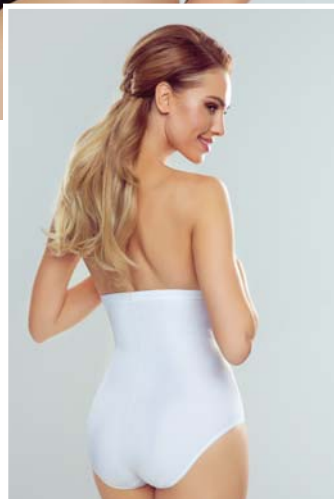

NOWOŚĆ

VERSA

S-XXXL

PA85%, EA15%

VIERA

○ ● ● S-XXXL PA85%, EA15%

VEGA

○ ● ● S-XXXL PA80%, EA17%, BA3%