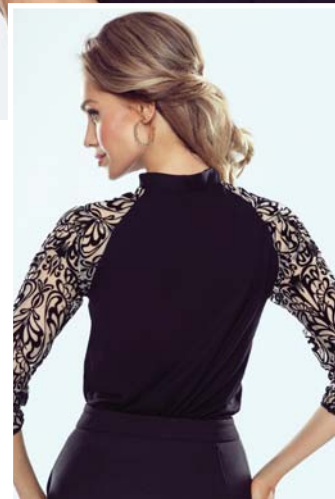

PALOMEA

●● S-XL W175%, PA20%, EA5%