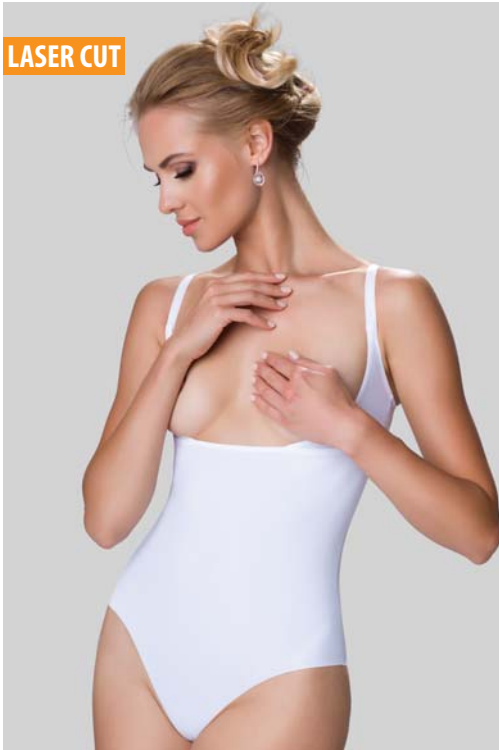

PLUS

VANESSA

○ ● S-XXXL PA85%, EA15%

VIOLETTA

○ ● S-XL PA85%, EA15%

LASER CUT

VINCENTA body

○ ● S-XL PA62%, EA38%