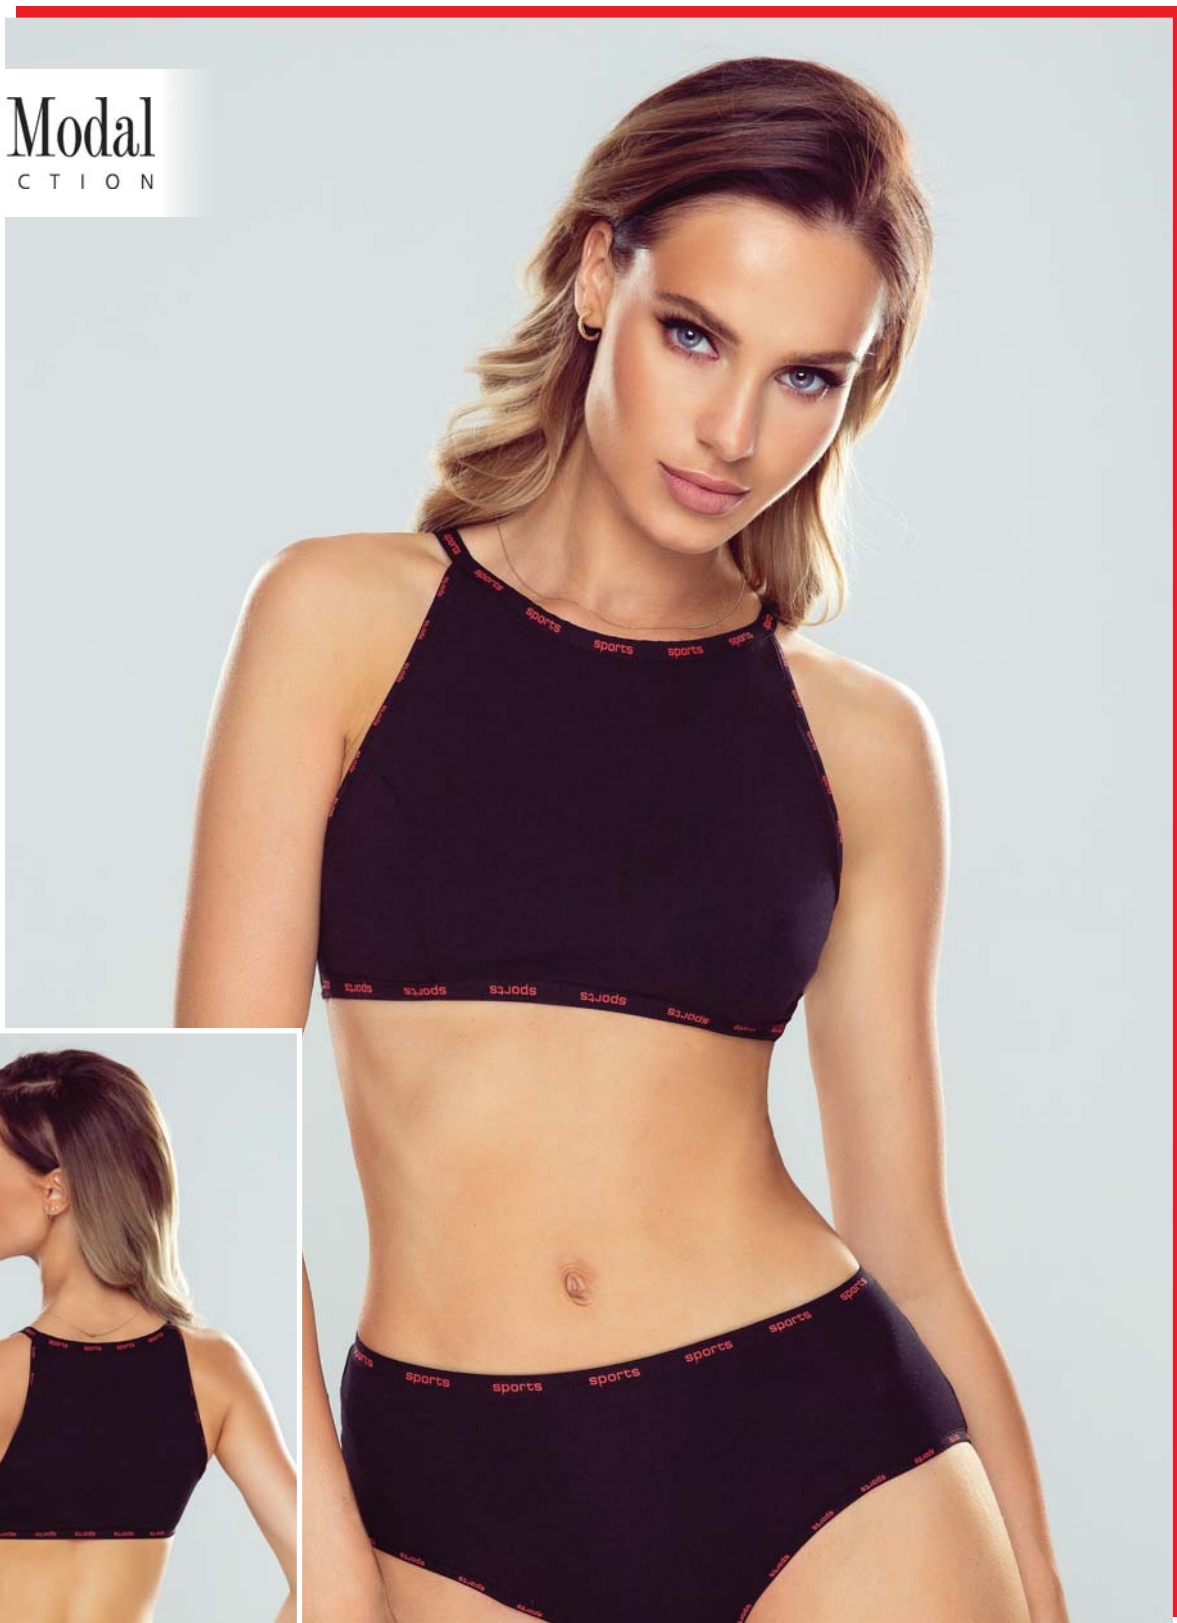

ARETA top

○● S-XL BA95%, EA5%

AURORA top

○● S-XL BA95%, EA5%

Micro Modal

COLLECTION

SARSA top

S-XL