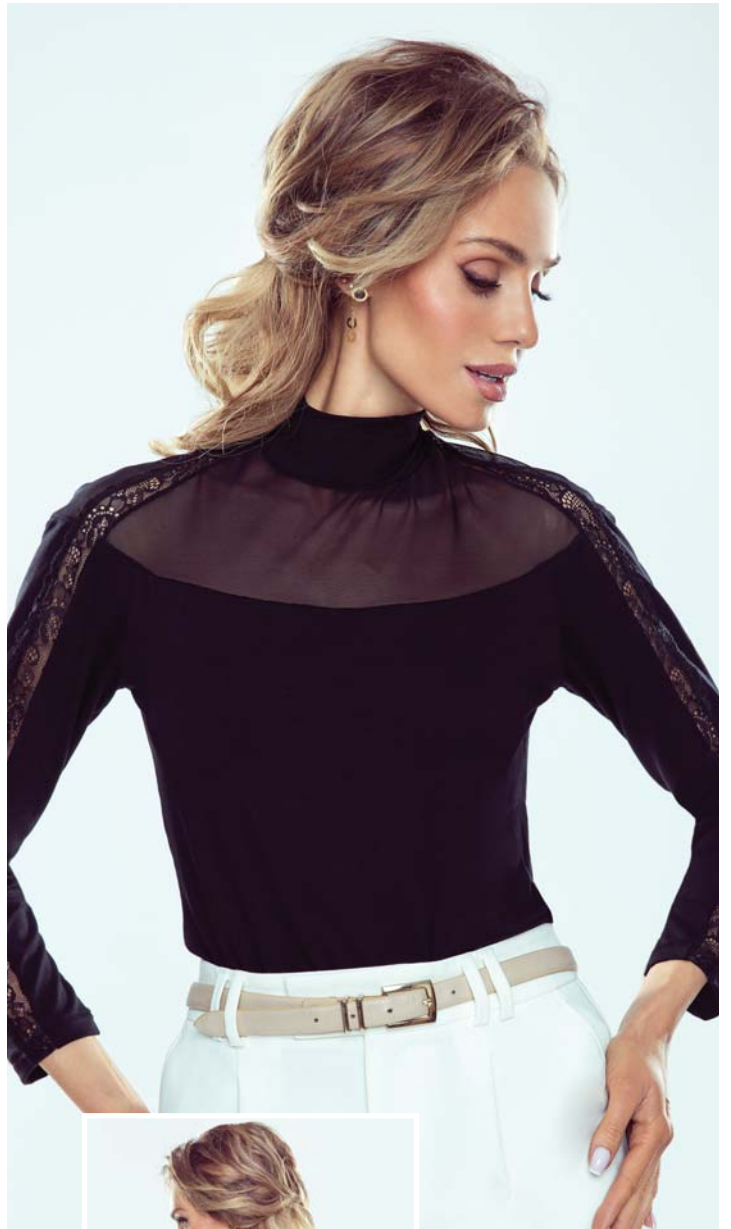

PLUS

FRIDA

S-XXXL

W192%, PA5%, EA3%

TIFANY

●● S-XL WI92%, PA5%, EA3%

LINET

● S-XL WI85%, PA10%, EA5%