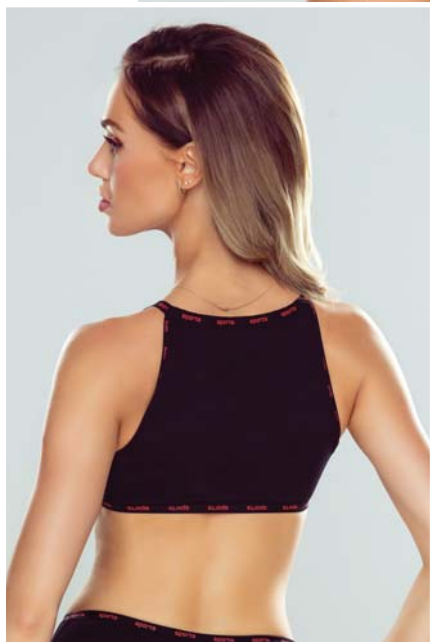

ARETA top

○● S-XL BA95%, EA5%

AURORA top

○● S-XL BA95%, EA5%

Micro Modal

COLLECTION

SARSA top

S-XL