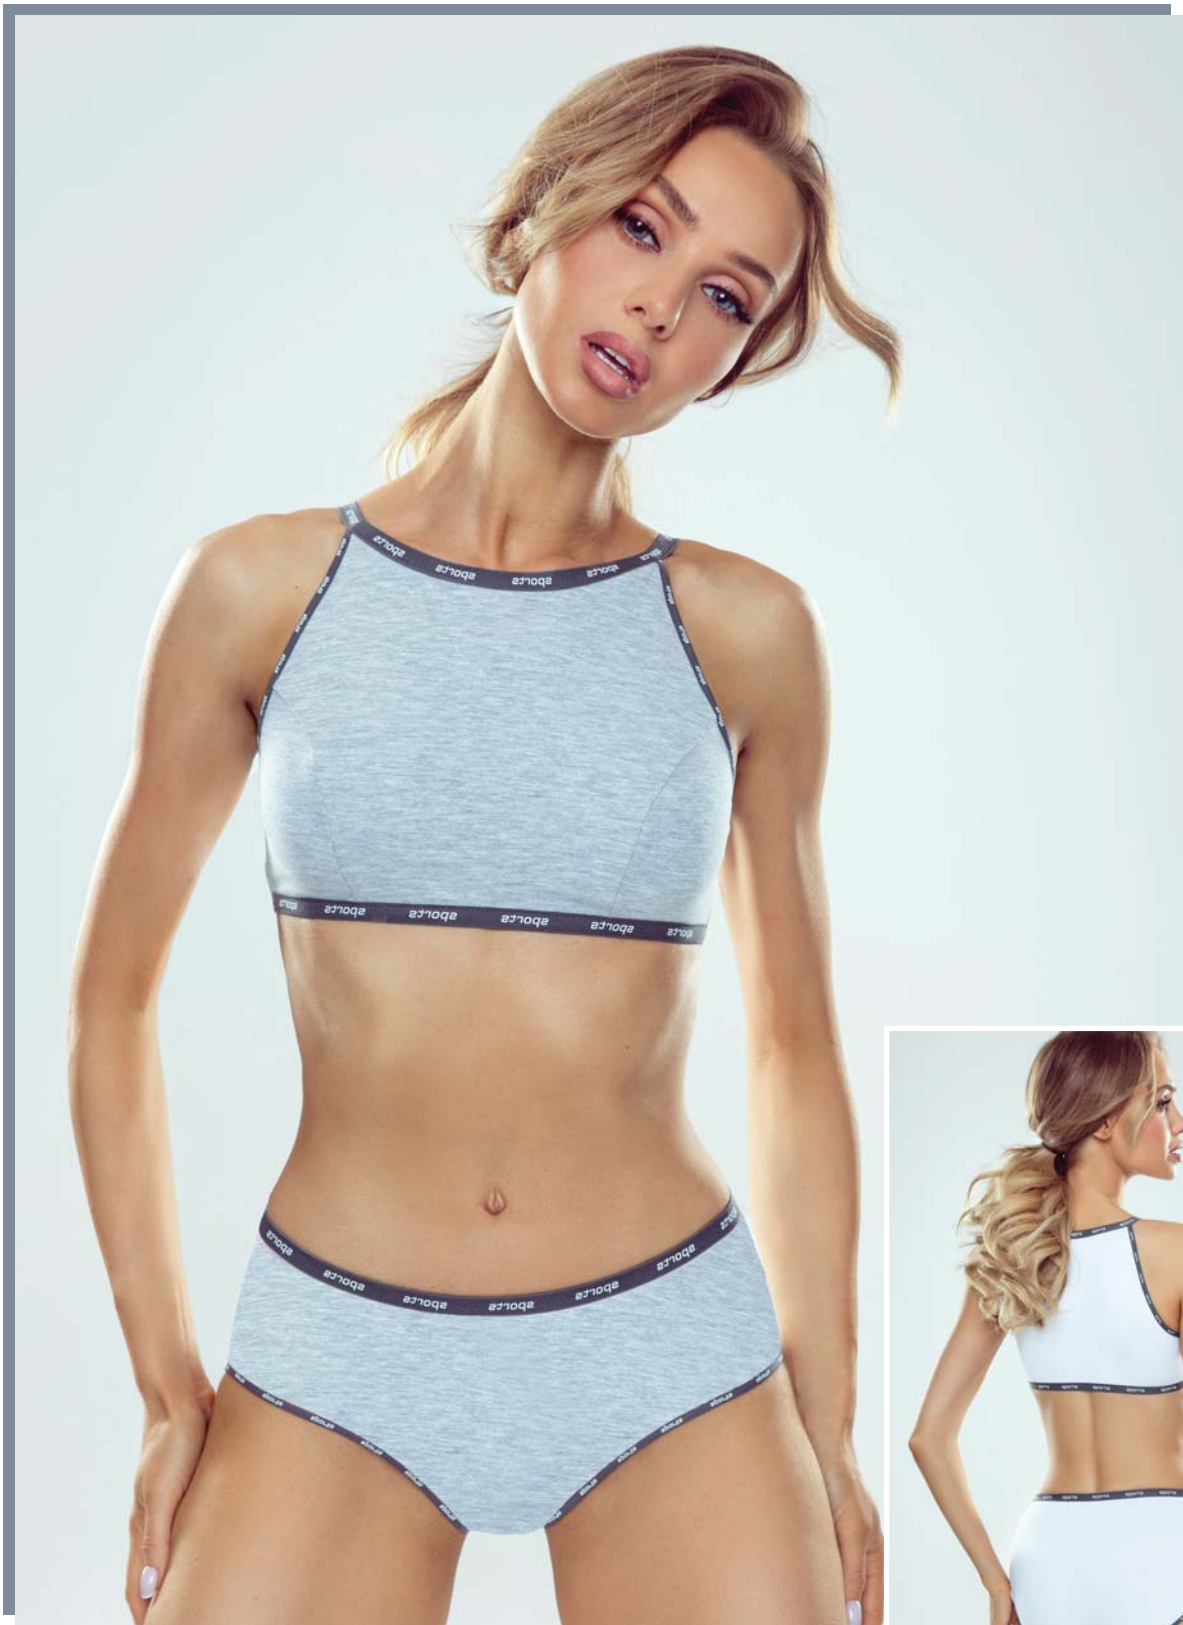

SARSA figi

S-XL

BA95%, EA5%