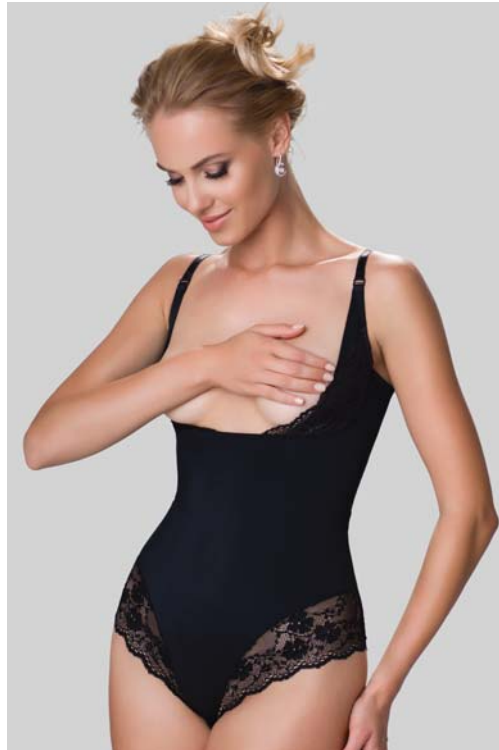

PLUS

VANESSA

○ ● S-XXXL PA85%, EA15%

VIOLETTA

○ ● S-XL PA85%, EA15%

LASER CUT

VINCENTA body

○ ● S-XL PA62%, EA38%