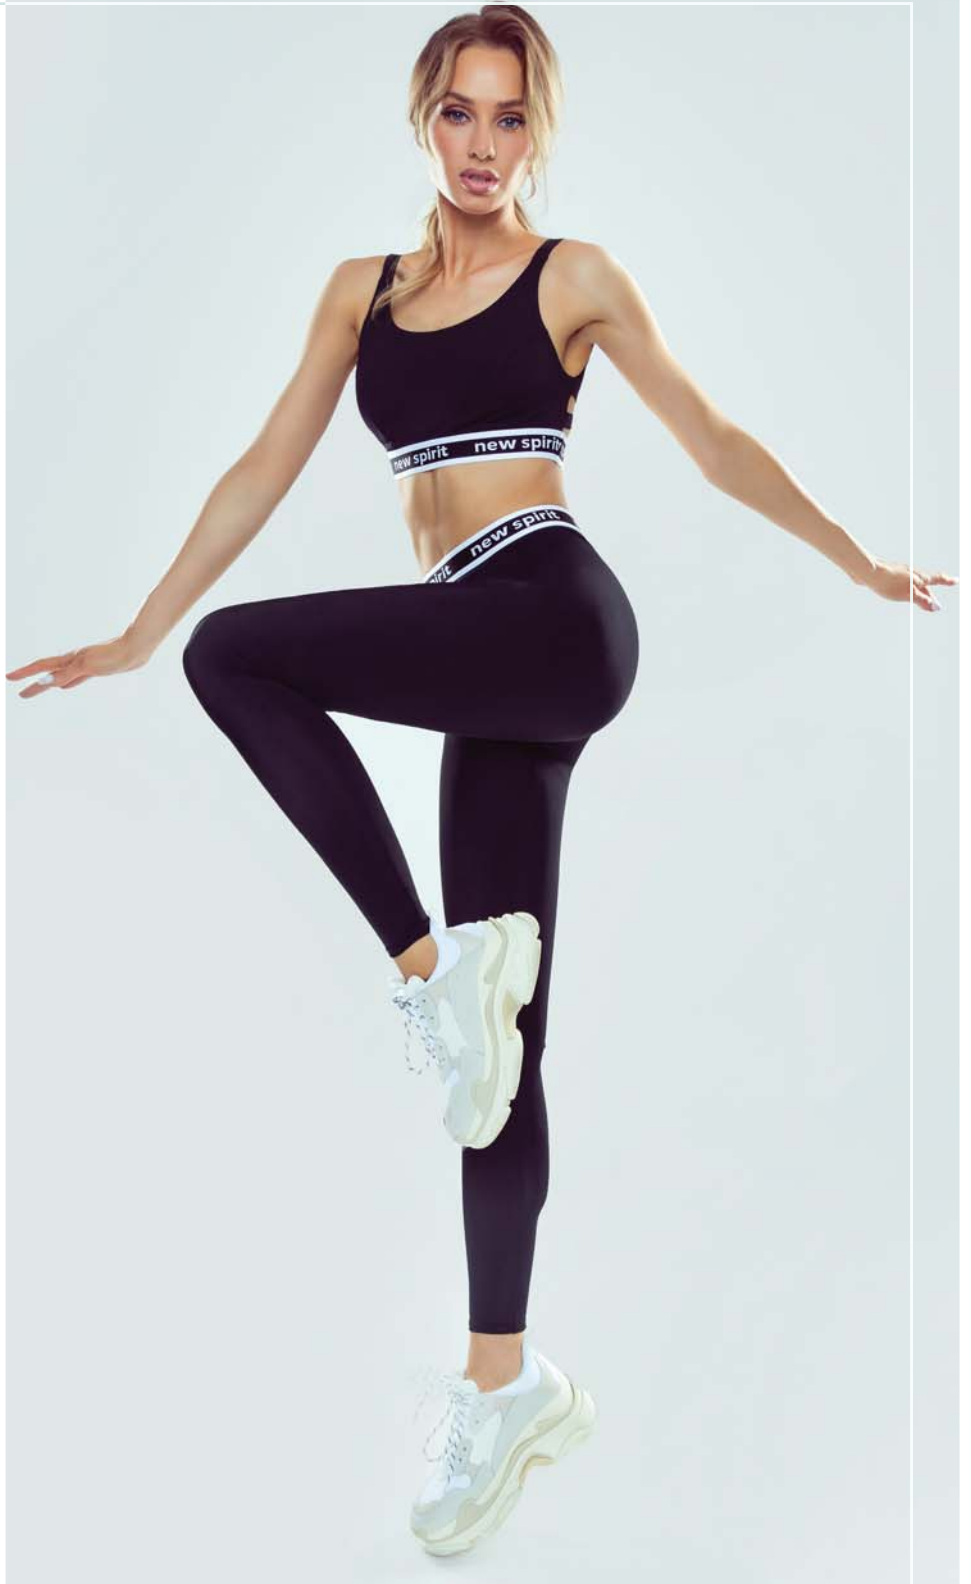

# ANETTE LEGGINSY

S-XL

PA80%, EA20%