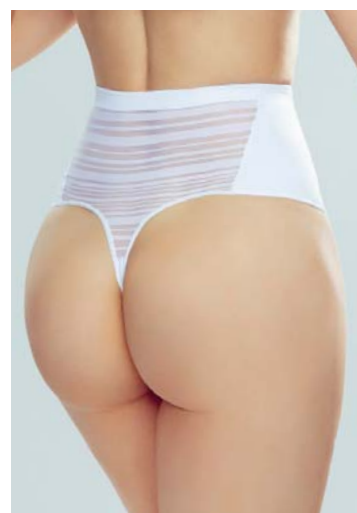

VEKTRA STRINGI

● ○ ○ S-XL PA62%, EA38%