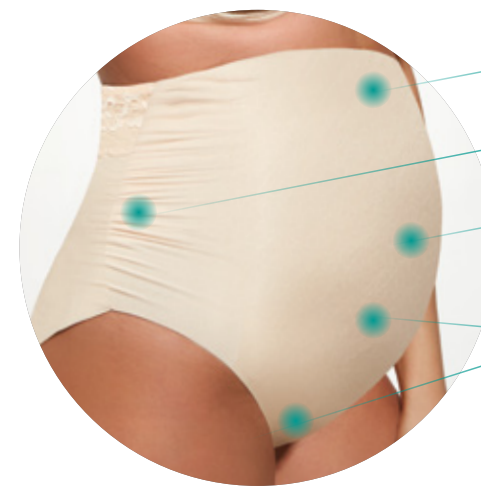

3 LAYERS OF KNIT

ELASTIC BANDS

INNER SOFT KNIT

PROTECTION OF
POSTPARTUM ZONES

RECOMMENDED FOR PREGNANCY AND PUERPERIUM

KRISLINE
LINGERIE DE FEMME

POLA

**SPACER NURSING
(SENSITIVE)**

CN 00 F CN07 L0505 CL

BRIEFS MATERNITY MAXI (SENSITIVE)

CN 00 F CN07 LP071 CL

SIZE: XS-4XL