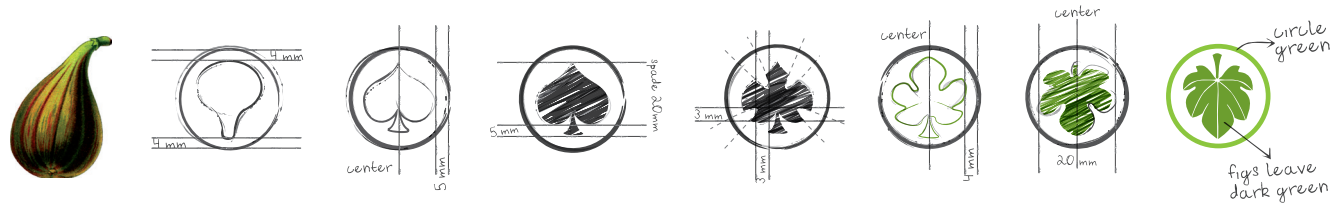

Fig leaf, covering nudity since the very beginning of history, has been selected as the emblem of Blackspade products. The history of the fig leaf is based on the need of Adam and Eve to cover their nudities, after having tasted the forbidden fruit in the Garden of Eden.

*As being inspired by this very first underwear, we offer exceptional comfort at every moment of your life.
The fabrics used today in Blackspade products are just as natural, but far more pleasant to wear.*

Blackspade was born in the Aegean Area, an earthly paradise where fig symbolizes plenitude and cotton symbolizes the source of naturalness, where both are harmonized by the same breezes.

Our designs, essentially focused on perfect fit, comfort and health are suitable for different climatic conditions and lifestyles, distinguish themselves at a single glance by the special fig leaf emblem.

Hoping that your choice will make you happy...

Yaşamınızın her anında size konforu ve rahatlığı hissettiren Blackspade ürünlerinin simgesi olarak seçtiğimiz incir yaprağı, tarihin başlangıcından bu yana giyimi, en yalın ve en etkili görsellikle öne çıkaran sembol olmuştur.

Mitolojide incir yaprağının öyküsü, cennet bahçesinde yasak elmayı tadan Adem ve Havva'nın giyinme ihtiyacı hissetmesine kadar uzanır. Seçtikleri bu ilk giysi, aynı zamanda Adem ve Havva'nın yeryüzüne inerken yanlarında getirdikleri yegane eşyaları olmuştur.

O ilk andan itibaren insanoğlu için giyimin vazgeçilmezliğini ifade eden incir yaprağı, doğal ve saf dokunuşun kaynağı pamuğun aynı meltem esintileriyle harmanlandığı yeryüzü cenneti Ege'de Blackspade ürünleri ile hayat buluyor.

Teninizle kusursuz uyum sağlayacak, farklı iklim koşulları ve yaşam alışkanlıklarına uygun, konfor ve sağlık odaklı tasarımlarımızı, özel incir yaprağı logosuyla bir bakışta tanıyacağınız zengin Blackspade koleksiyonlarında beğeninize sunuyoruz.

Tercihinizden mutlu olmanız dileğiyle...